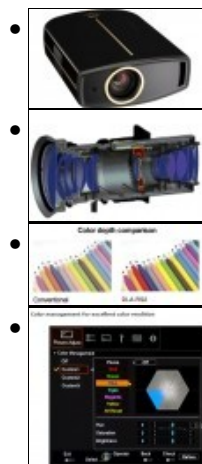

DLA-RS20 D-ILA projector

The new DLA-RS20 brings THX® certified performance to your home theater!

[Description](#)

[Main features](#)

[Technical specs](#)

[Brochures and manuals](#)

[See all in one page](#)

Description

The new DLA-RS20 brings THX® certified performance to your home theater! From its incredible 50,000:1 native contrast ratio to a new level of color accuracy, brightness and ease of use, this projector is in a class of its own. JVC has refined its Reference Series line of projectors by developing a new high precision 17 element motorized lens with an upgraded optical path, and by incorporating the Silicon Optix's HQV Reon-VX processor. Sporting a stylish yet functional new design and pearl black cabinet, the DLA-RS20 is simply the finest 1080p home theater projector you can buy.

Main features

- THX® certified performance
- 3 panel D-ILA light engine original JVC technology
- 900 lumen brightness with 16 step fixed aperture
- Industry's highest native contrast ratio
- High performance 2x motorized zoom lens with auto dust cover
- Advanced HQV Reon-VX processor by Silicon Optix
- Excellent color management
- THX Movie Mode recreates a true cinema experience
- Customized on-screen gamma control
- Ultra quiet 19dB operation
- HDMI 1.3 interface (x2)
- Two trigger functions (screen or anamorphic lens)
- Analogue PC Input, 15 pin SUB-D